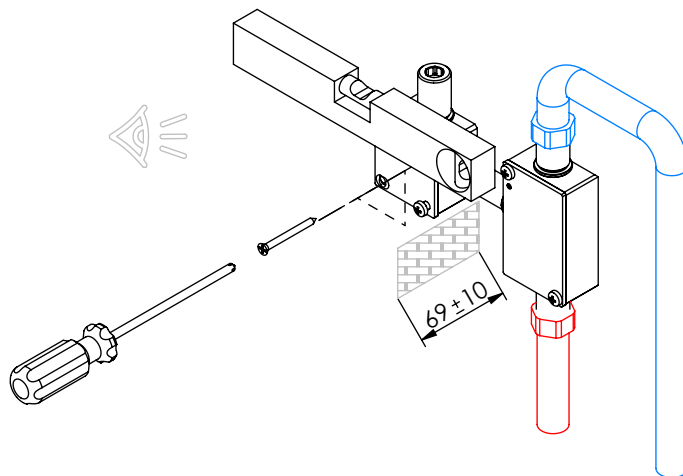

! SERVICE

TERTIME090C

MIST. EMBUTIR TERMOST. 2 VIAS
COM CHUVEIRO DE MÃO TIMELESS

ASM TAPS®

WATER SOUL

INSTALLATION MANUAL

1 CONECTION

2 FIXED

3 REMOVE PROTECTION

4 FIX IT

5 FIX IT

6 MAINTENANCE