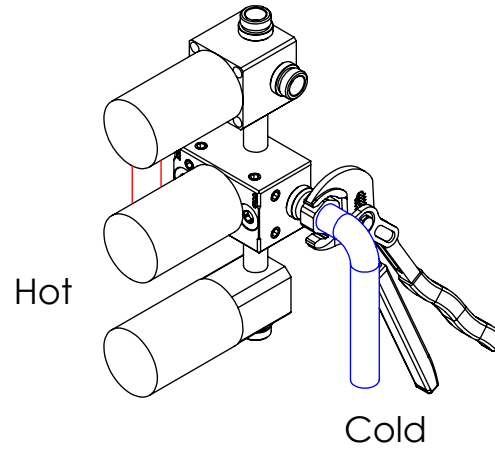

ESC. 1:3	Misturadora Embutir Termostática 3 Vias			
Desenhou 16/10/2019				TERCZ090A
Rev: 1 08/03/2022				

Service:

-  Adjustable Pliers
-  Screw Driver
-  level
-  2 / 2.5 / 8 mm

Washbasin Mixer Installation Manual

2°

Conection:

3°

Fixed:

4°

Remove Protection:

5°

Maintenance: