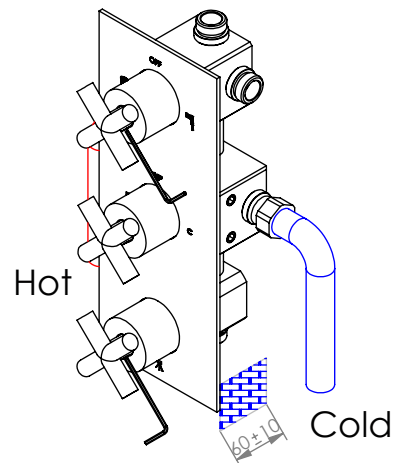

ESC. 1:3	Misturadora Embutir Termostática 3 Vias			
Desenhou 16/10/2019				TERCZ090A
Rev: 1 08/03/2022				

Service:

-  Adjustable Pliers
-  Screw Driver
-  level
-  2 / 2.5 / 8 mm

Washbasin Mixer Installation Manual

2°

Conection:

3°

Fixed:

4°

Remove Protection:

5°

Maintenance: