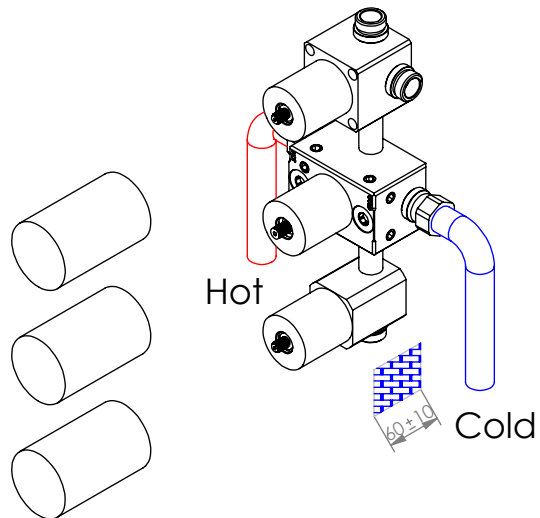

ESC. 1:3	Misturadora Embutir Termostática 3 Vias			
Desenhou 16/10/2019				TERCZ090A
Rev: 1 08/03/2022				

Service:

-  Adjustable Pliers
-  Screw Driver
-  level
-  2 / 2.5 / 8 mm

Washbasin Mixer Installation Manual

2°

Conection:

3°

Fixed:

4°

Remove Protection:

5°

Maintenance: