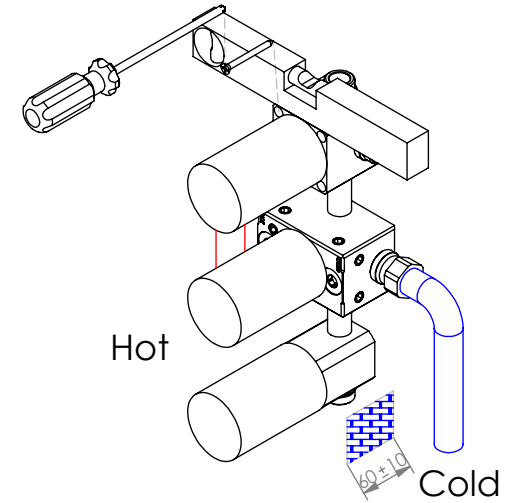

ESC. 1:3	Misturadora Embutir Termostática 3 Vias			
Desenhou 16/10/2019				TERCZ090A
Rev: 1 08/03/2022				

Service:

-  Adjustable Pliers
-  Screw Driver
-  level
-  2 / 2.5 / 8 mm

Washbasin Mixer Installation Manual

2°

Conection:

3°

Fixed:

4°

Remove Protection:

5°

Maintenance: