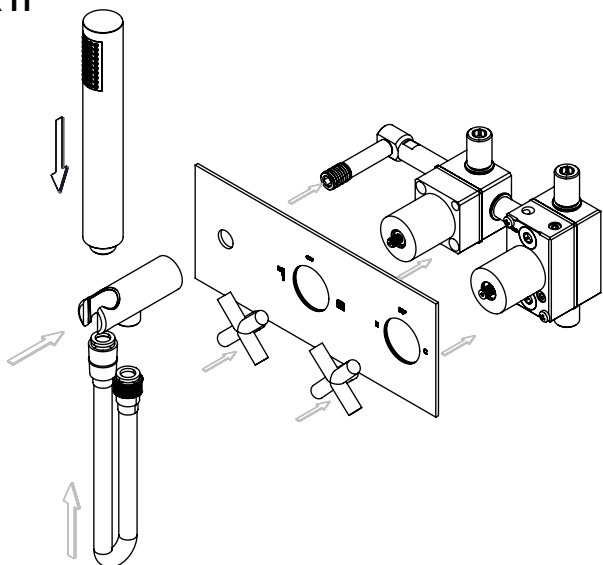

! SERVICE

TERCZ090C

MIST. EMBUTIR TERMOST. 2 VIAS
COM CHUVEIRO DE MÃO CRUZETA

ASM TAPS®

WATER SOUL

INSTALLATION MANUAL

1 CONECTION

2 FIXED

3 REMOVE PROTECTION

4 FIX IT

5 FIX IT

6 MAINTENANCE