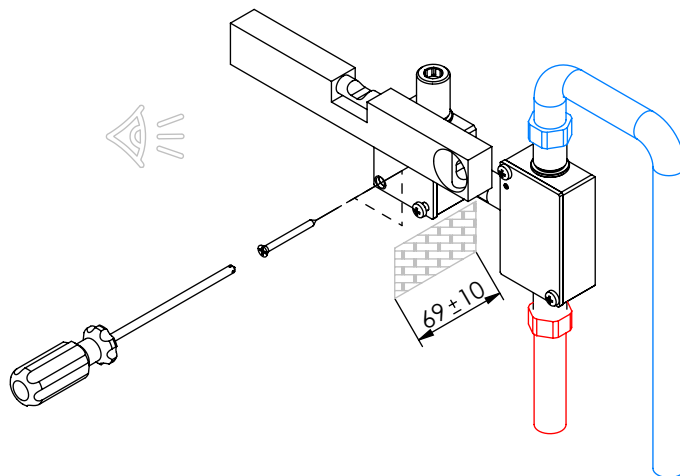

! SERVICE

TERCZ090C

MIST. EMBUTIR TERMOST. 2 VIAS
COM CHUVEIRO DE MÃO CRUZETA

ASM TAPS®

WATER SOUL

INSTALLATION MANUAL

1 CONECTION

2 FIXED