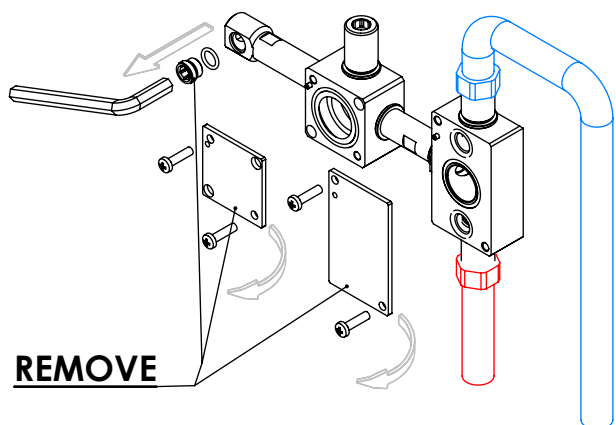

3 REMOVE PROTECTION