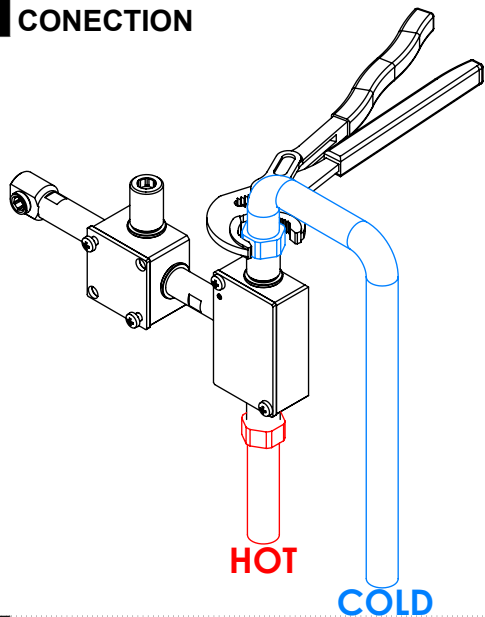

! SERVICE

TERCZ090C

MIST. EMBUTIR TERMOST. 2 VIAS
COM CHUVEIRO DE MÃO CRUZETA

ASM TAPS®

WATER SOUL

INSTALLATION MANUAL

1 CONECTION

2 FIXED