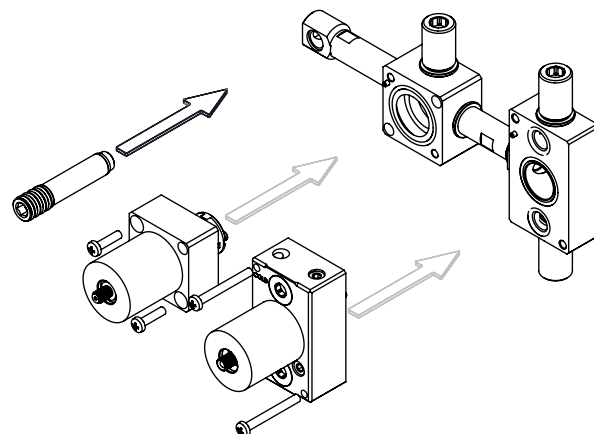

! SERVICE

TERCZ090C

MIST. EMBUTIR TERMOST. 2 VIAS
COM CHUVEIRO DE MÃO CRUZETA

ASM TAPS®

WATER SOUL

INSTALLATION MANUAL

1 CONECTION

2 FIXED

3 REMOVE PROTECTION

4 FIX IT

5 FIX IT

6 MAINTENANCE