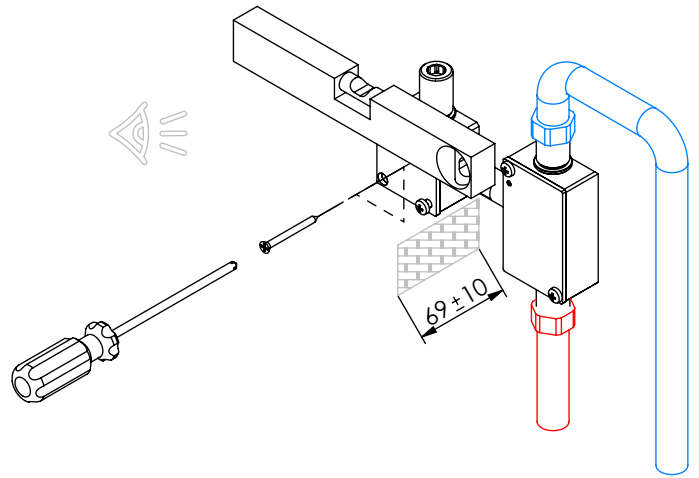

! SERVICE

TERQ090C

MIST. EMBUTIR TERMOST. 2 VIAS
COM CHUVEIRO DE MÃO QUADRA

ASM TAPS®

WATER SOUL

INSTALLATION MANUAL

1 CONECTION

2 FIXED

3 REMOVE PROTECTION

4 FIX IT

5 FIX IT

6 MAINTENANCE