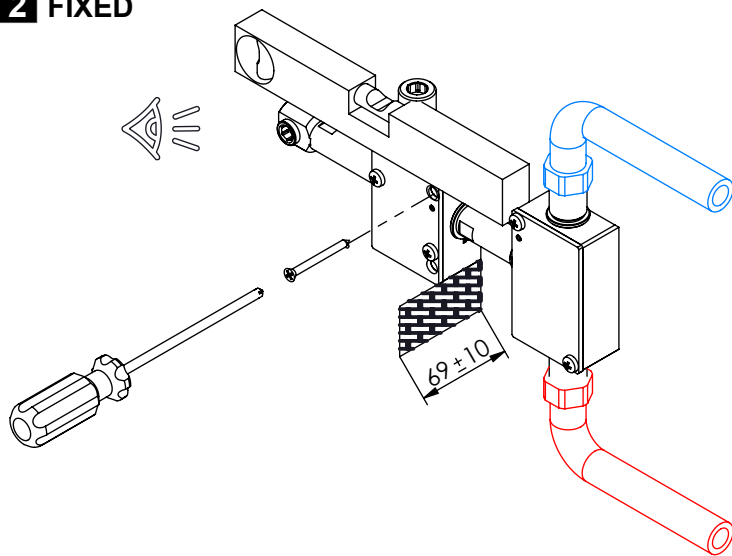

! SERVICE

TERQ090CB2

MIST. EMBUTIR TERMOST. CLIC 2
VIAS CHUVEIRO MÃO QUADRA

ASM TAPS®

WATER SOUL

INSTALLATION MANUAL

1 CONECTION

2 FIXED