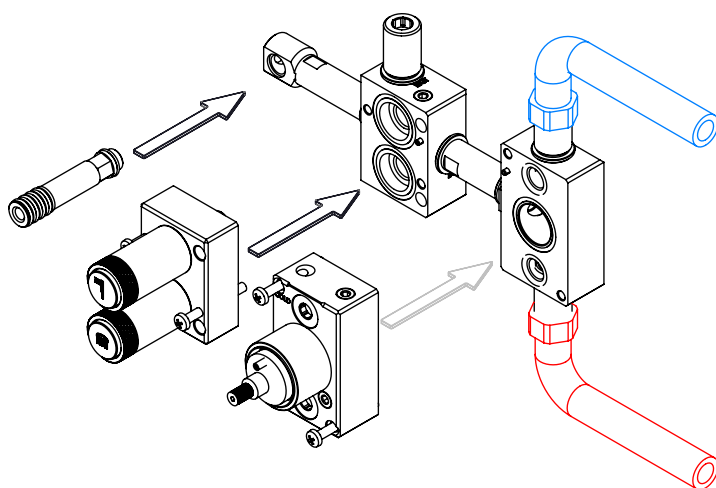

! SERVICE

TERQ090CB2

MIST. EMBUTIR TERMOST. CLIC 2
VIAS CHUVEIRO MÃO QUADRA

ASM TAPS®

WATER SOUL

INSTALLATION MANUAL

1 CONECTION

2 FIXED

3 REMOVE PROTECTION

4 FIX IT

5 FIX IT

6 MAINTENANCE