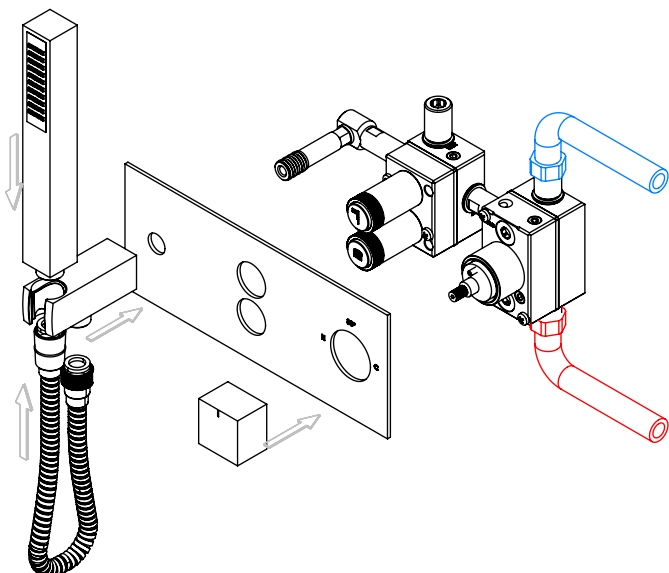

! SERVICE

TERQ090CB2

MIST. EMBUTIR TERMOST. CLIC 2
VIAS CHUVEIRO MÃO QUADRA

ASM TAPS®

WATER SOUL

INSTALLATION MANUAL

1 CONECTION

2 FIXED

3 REMOVE PROTECTION

4 FIX IT

5 FIX IT

6 MAINTENANCE