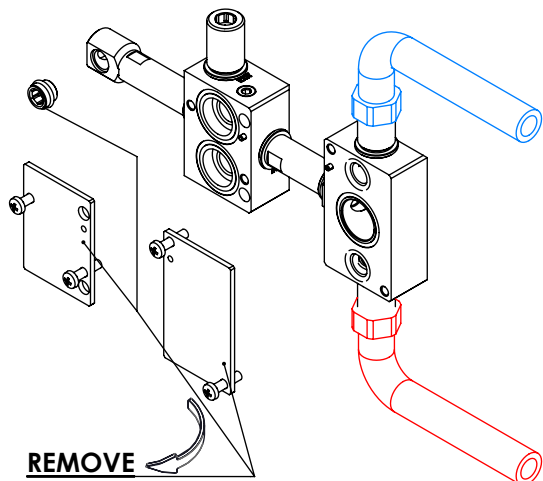

! SERVICE

TERQ090CB2

MIST. EMBUTIR TERMOST. CLIC 2
VIAS CHUVEIRO MÃO QUADRA

ASM TAPS®

WATER SOUL

INSTALLATION MANUAL

1 CONECTION

2 FIXED

3 REMOVE PROTECTION

4 FIX IT

5 FIX IT

6 MAINTENANCE