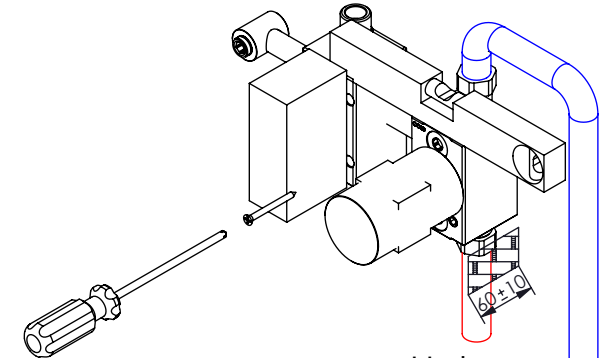

Hot

Cold

2°

Fixed:

Hot

Cold

3°

4°

Remove Protection: