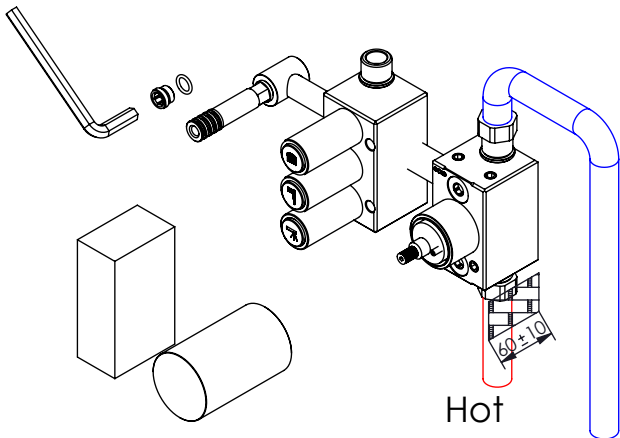

Washbasin Mixer Installation Manual

Service:

MAX
80 C°

-65 C°
-15 C°

30^s

Adjustable Pliers

Screw Driver

level

2 / 2.5 / 8 mm

1°

Conection:

Hot

Cold

2°

Fixed:

Hot

Cold

3°

4°

Remove Protection:

Hot

Cold

5°

Hot

Cold

Maintenance:

Hot

Cold