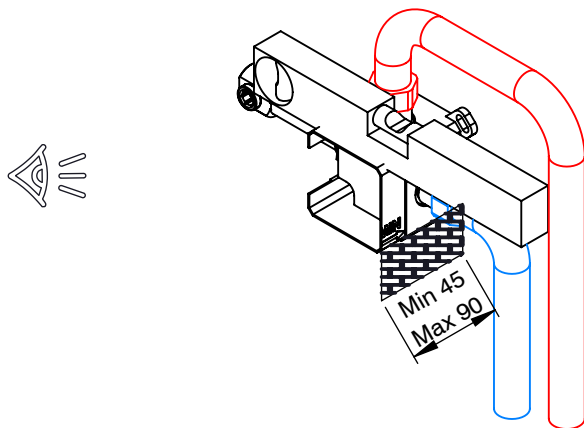

! SERVICE

TIME120

MONOC. EMBUTIR SANITA/BIDÉ
C/CHUVEIRO SHUT-OFF TIMELESS

A S M T A P S ®

W A T E R S O U L

INSTALLATION MANUAL

1 CONECTION

2 FIXED

3 REMOVE PROTECTION

4 FIX IT

5 FIX IT

6 MAINTENANCE